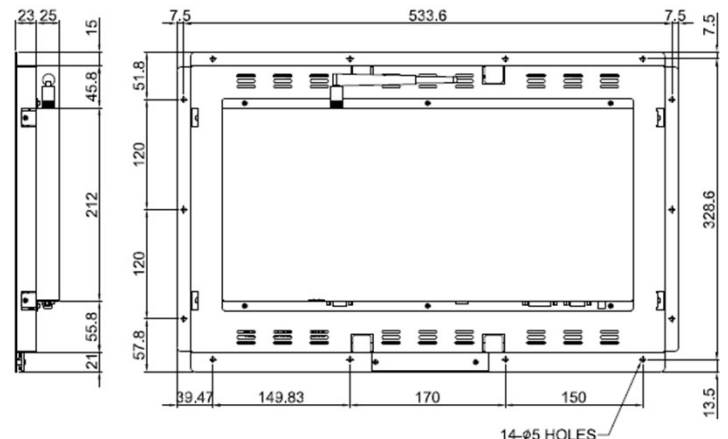

KEY FEATURES & APPLICATION

- ❖ **Long term availability of adopted TFT LCD panels**
  - P215HAN02
- ❖ **Built-In Android Board :**
  - Ver. 6.0.1 Marshmallow
  - Ethernet
  - USB
  - Mini OTG
  - Audio
  - HDMI (out, 4k 60Hz supportable)
  - Built-in WiFi (Bluetooth)
- ❖ **Adopted Touch Screen & Controller : P-cap, USB**
  - ITO Film Sensor / GFF Type
- ❖ **Built-In AD Board :**
  - Analog RGB
  - DVI
  - HDMI (default Android but manually switched into the HDMI from another signal resource)
  - C-VBS
  - Audio(option) & I/R supportable
  - RS232 communication (option)
  - Image Flip & Mirror by OSD