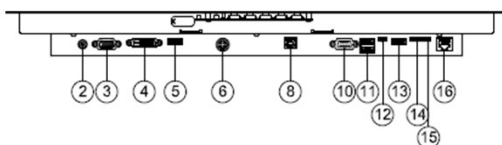

KEY FEATURES & APPLICATION

- ❖ **Long term availability of adopted TFT LCD panels**
  - P215HAN02
- ❖ **Built-In Android Board :**
  - Ver. 6.0.1 Marshmallow
  - Ethernet
  - USB
  - Mini OTG
  - Audio
  - HDMI (out, 4k 60Hz supportable)
  - Built-in WiFi (Bluetooth)
- ❖ **Adopted Touch Screen & Controller : P-cap, USB**
  - ITO Film Sensor / GFF Type
- ❖ **Built-In AD Board :**
  - Analog RGB
  - DVI
  - HDMI (default Android but manually switched into the HDMI from another signal resource)
  - C-VBS
  - Audio(option) & I/R supportable
  - RS232 communication (option)
  - Image Flip & Mirror by OSD