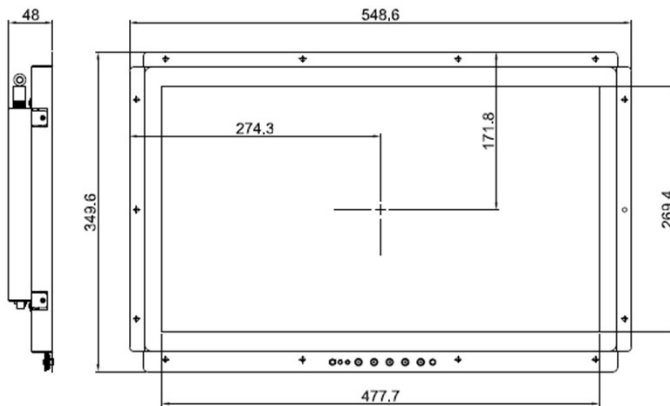

KEY FEATURES & APPLICATION

- ❖ **Long term availability of adopted TFT LCD panels**
  - P215HAN02
- ❖ **Built-In Android Board :**
  - Ver. 6.0.1 Marshmallow
  - Ethernet
  - USB
  - Mini OTG
  - Audio
  - HDMI (out, 4k 60Hz supportable)
  - Built-in WiFi (Bluetooth)
- ❖ **Adopted Touch Screen & Controller : P-cap, USB**
  - ITO Film Sensor / GFF Type
- ❖ **Built-In AD Board :**
  - Analog RGB
  - DVI
  - HDMI (default Android but manually switched into the HDMI from another signal resource)
  - C-VBS
  - Audio(option) & I/R supportable
  - RS232 communication (option)
  - Image Flip & Mirror by OSD