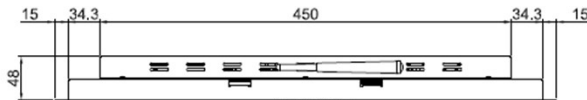

KEY FEATURES & APPLICATION

- ❖ **Long term availability of adopted TFT LCD panels**
  - P215HAN02
- ❖ **Built-In Android Board :**
  - Ver. 6.0.1 Marshmallow
  - Ethernet
  - USB
  - Mini OTG
  - Audio
  - HDMI (out, 4k 60Hz supportable)
  - Built-in WiFi (Bluetooth)
- ❖ **Adopted Touch Screen & Controller : P-cap, USB**
  - ITO Film Sensor / GFF Type
- ❖ **Built-In AD Board :**
  - Analog RGB
  - DVI
  - HDMI (default Android but manually switched into the HDMI from another signal resource)
  - C-VBS
  - Audio(option) & I/R supportable
  - RS232 communication (option)
  - Image Flip & Mirror by OSD